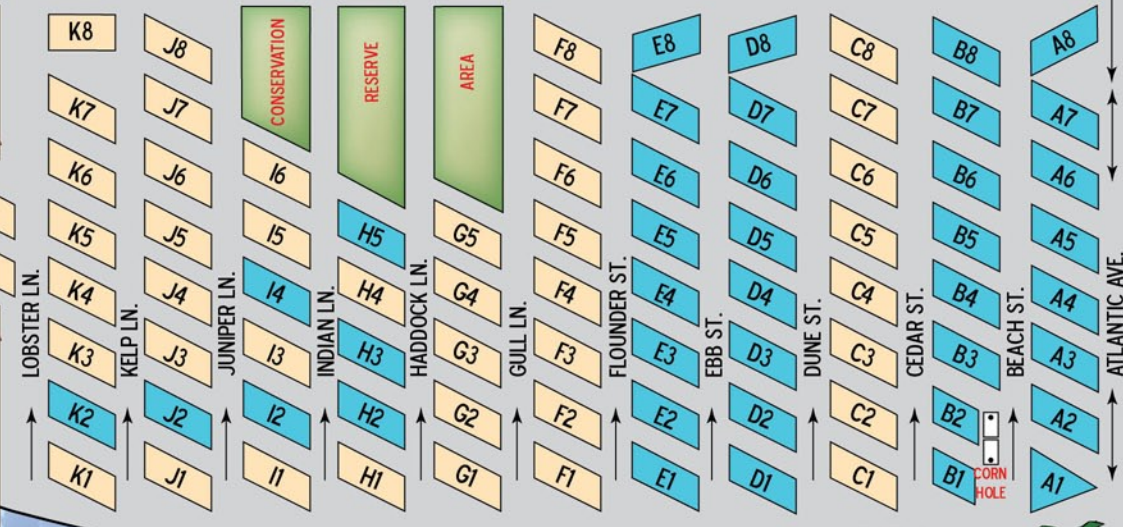

WELLFLEET 6 MILES

CAPE COD BIKE TRAIL

ORLEANS 4 MILES

DOG WALK

BIKE TRAIL ENTRANCE AND FIRE EXIT

DOG WALK

5 MPH

OCEANSIDE DR.

ONE WAY

SAFARI

SAFARI

SAFARI

P4

P3

P2

P1

HORSESHOES

DOG PARK

SAFARI

TOWN CRIER MOTEL

BAY SIDE DR.

ONE WAY

5 MPH

WATCH FOR CHILDREN

SPEED LIMIT

5 MPH

LEGEND

30 AMP	RENTAL
50 AMP	SAFARI - TENT WATER ONLY
RESTROOM	SHOWERS
LAUNDRY	PHONE
PARKING	DUMPSTER
ONE WAY	TWO WAY

GARAGE

BAIT SHOP

ENTRANCE

CHECK IN